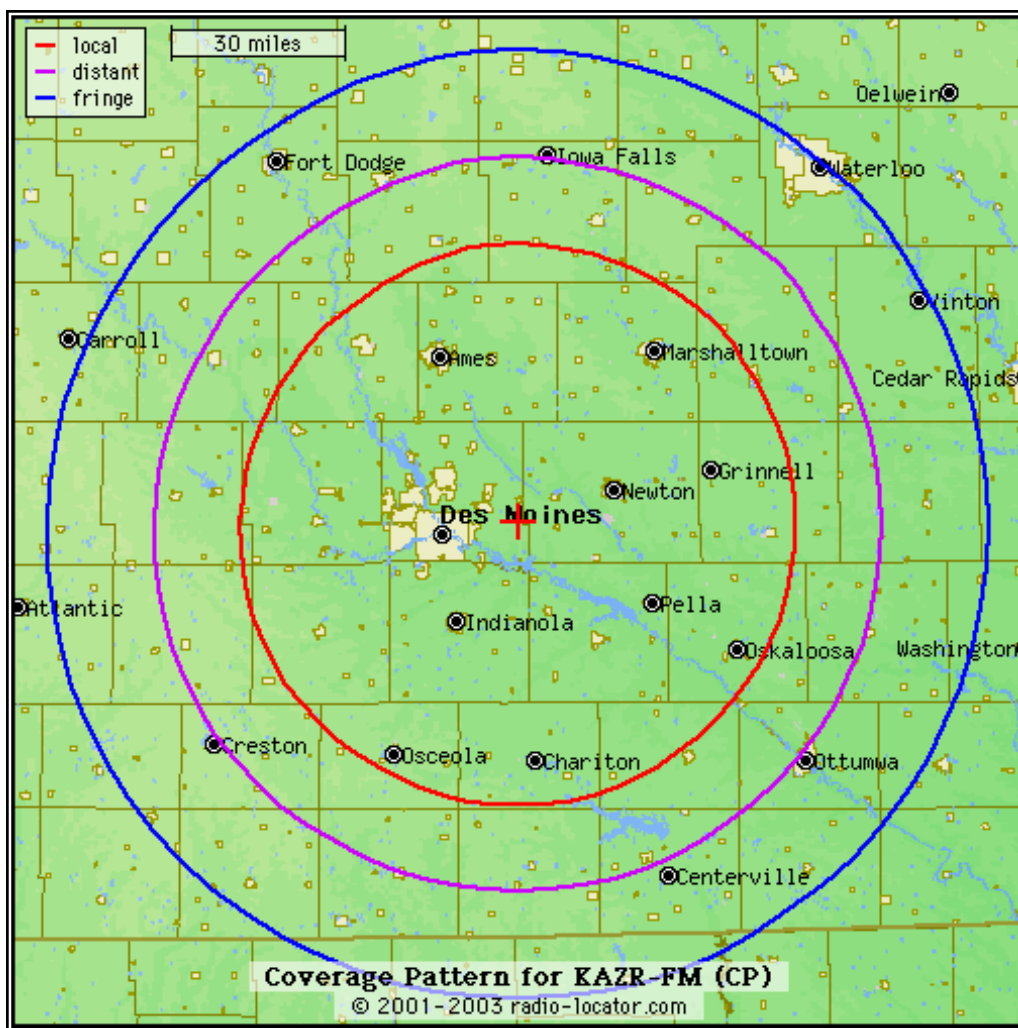

AREA COVERAGE

Iowa's Greatest Hits

COVERAGE PATTERN FOR KIOA-FM

Transmitter Location: 41° 37' 55" N, 93° 27' 26" W
Tower Height: 1,001 feet above ground level

Class C1 FM Station
Power: 100,000 watts

STATION INFORMATION

Red = local, Purple = distant, Blue = fringe

This image is intended solely for entertainment purposes. Radio-Locator makes no claims as to the accuracy of this information nor towards its suitability for any intended purpose.